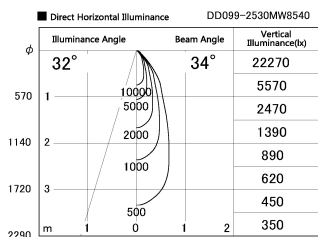

Item no. DD099-2530MW8540

Series Name: Φ 125 Spark

Installation	Recessed mount
Type	Φ 125 Spark
Fixture wattage	23W
Beam angle	34 deg
Color Temp.	4000K
CRI	Ra>85
Luminous	2256 lm
Body	Die-cast aluminum alloy
Body finish	N/A
Trim finish	White
Reflector finish	Mirror
IP Rate	IP20
Light source	COB module
Input Voltage	AC220~240V
Dimming Type	Non-Dimmable
Certificate	CE, CCC
Cut Hole	125mm