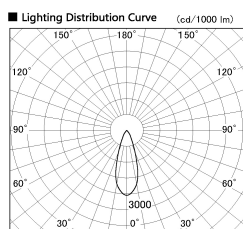

Item no. DD099-2530MW8540

Series Name: Φ 125 Spark

Installation	Recessed mount
Type	Φ 125 Spark
Fixture wattage	23W
Beam angle	34 deg
Color Temp.	4000K
CRI	Ra>85
Luminous	2256 lm
Body	Die-cast aluminum alloy
Body finish	N/A
Trim finish	White
Reflector finish	Mirror
IP Rate	IP20
Light source	COB module
Input Voltage	AC220~240V
Dimming Type	Non-Dimmable
Certificate	CE, CCC
Cut Hole	125mm