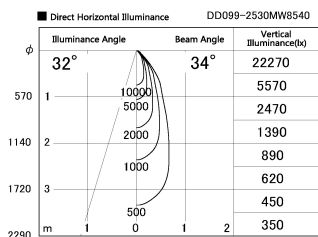

Item no. DD099-2530MW8540

Series Name:  $\Phi$ 125 Spark

Installation	Recessed mount
Type	
Fixture wattage	23W
Beam angle	34 deg
Color Temp.	4000K
CRI	Ra>85
Luminous	2256 lm
Body	Die-cast aluminum alloy
Body finish	N/A
Trim finish	White
Reflector finish	Mirror
IP Rate	IP20
Light source	COB module
Input Voltage	AC220~240V
Dimming Type	Non-Dimmable
Certificate	CE, CCC
Cut Hole	125mm