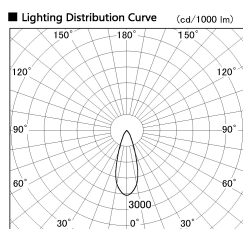

Item no. DD099-2530MW8540

Series Name:  $\Phi$ 125 Spark

Installation	Recessed mount
Type	
Fixture wattage	23W
Beam angle	34 deg
Color Temp.	4000K
CRI	Ra>85
Luminous	2256 lm
Body	Die-cast aluminum alloy
Body finish	N/A
Trim finish	White
Reflector finish	Mirror
IP Rate	IP20
Light source	COB module
Input Voltage	AC220~240V
Dimming Type	Non-Dimmable
Certificate	CE, CCC
Cut Hole	125mm