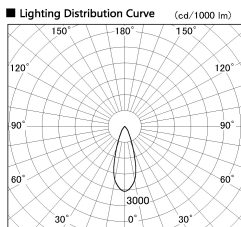

Item no. DD099-2530MW9027

Series Name: Φ 125 Spark

| | |
|------------------|-------------------------|
| Installation | Recessed mount |
| Type | |
| Fixture wattage | 23W |
| Beam angle | 34 deg |
| Color Temp. | 2700K |
| CRI | Ra>90 |
| Luminous | 1912 lm |
| Body | Die-cast aluminum alloy |
| Body finish | N/A |
| Trim finish | White |
| Reflector finish | Mirror |
| IP Rate | IP20 |
| Light source | COB module |
| Input Voltage | AC220~240V |
| Dimming Type | Non-Dimmable |
| Certificate | CE, CCC |
| Cut Hole | 125mm |