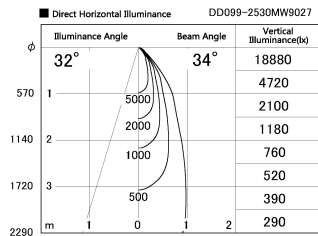

Item no. DD099-2530MW9027

Series Name: Φ 125 Spark

| | |
|------------------|-------------------------|
| Installation | Recessed mount |
| Type | |
| Fixture wattage | 23W |
| Beam angle | 34 deg |
| Color Temp. | 2700K |
| CRI | Ra>90 |
| Luminous | 1912 lm |
| Body | Die-cast aluminum alloy |
| Body finish | N/A |
| Trim finish | White |
| Reflector finish | Mirror |
| IP Rate | IP20 |
| Light source | COB module |
| Input Voltage | AC220~240V |
| Dimming Type | Non-Dimmable |
| Certificate | CE, CCC |
| Cut Hole | 125mm |