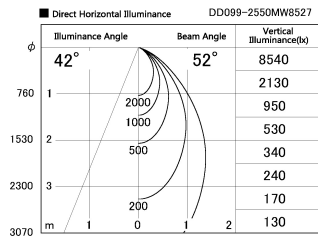

Item no. DD099-2550MW8527

Series Name: Φ 125 Spark

Installation	Recessed mount
Type	
Fixture wattage	23W
Beam angle	52 deg
Color Temp.	2700K
CRI	Ra>85
Luminous	1917 lm
Body	Die-cast aluminum alloy
Body finish	N/A
Trim finish	White
Reflector finish	Mirror
IP Rate	IP20
Light source	COB module
Input Voltage	AC220~240V
Dimming Type	Non-Dimmable
Certificate	CE, CCC
Cut Hole	125mm