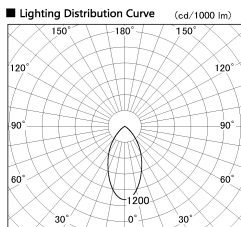

Item no. DD099-2550MW8527

Series Name: Φ 125 Spark

Installation	Recessed mount
Type	
Fixture wattage	23W
Beam angle	52 deg
Color Temp.	2700K
CRI	Ra>85
Luminous	1917 lm
Body	Die-cast aluminum alloy
Body finish	N/A
Trim finish	White
Reflector finish	Mirror
IP Rate	IP20
Light source	COB module
Input Voltage	AC220~240V
Dimming Type	Non-Dimmable
Certificate	CE, CCC
Cut Hole	125mm