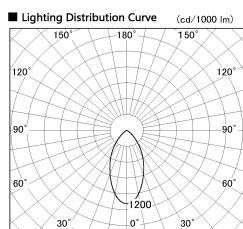

Item no. DD099-2550MW8535

Series Name: Φ 125 Spark

Installation	Recessed mount
Type	
Fixture wattage	23W
Beam angle	52 deg
Color Temp.	3500K
CRI	Ra>85
Luminous	2036 lm
Body	Die-cast aluminum alloy
Body finish	N/A
Trim finish	White
Reflector finish	Mirror
IP Rate	IP20
Light source	COB module
Input Voltage	AC220~240V
Dimming Type	Non-Dimmable
Certificate	CE, CCC
Cut Hole	125mm