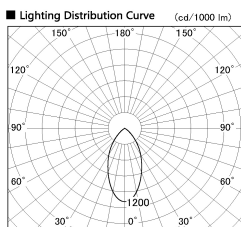

Item no. DD099-2550MW8535

Series Name: Φ 125 Spark

Installation	Recessed mount
Type	Φ 125 Spark
Fixture wattage	23W
Beam angle	52 deg
Color Temp.	3500K
CRI	Ra>85
Luminous	2036 lm
Body	Die-cast aluminum alloy
Body finish	N/A
Trim finish	White
Reflector finish	Mirror
IP Rate	IP20
Light source	COB module
Input Voltage	AC220~240V
Dimming Type	Non-Dimmable
Certificate	CE, CCC
Cut Hole	125mm