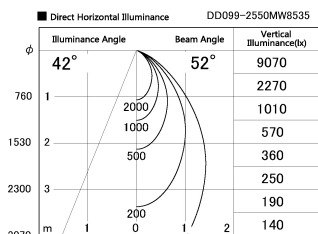

Item no. DD099-2550MW8535

Series Name: Φ 125 Spark

Installation	Recessed mount
Type	Φ 125 Spark
Fixture wattage	23W
Beam angle	52 deg
Color Temp.	3500K
CRI	Ra>85
Luminous	2036 lm
Body	Die-cast aluminum alloy
Body finish	N/A
Trim finish	White
Reflector finish	Mirror
IP Rate	IP20
Light source	COB module
Input Voltage	AC220~240V
Dimming Type	Non-Dimmable
Certificate	CE, CCC
Cut Hole	125mm