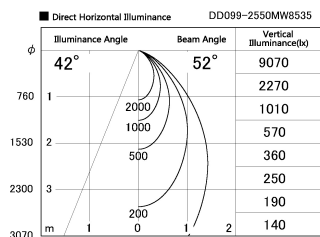

Item no. DD099-2550MW8535

Series Name: Φ 125 Spark

Installation	Recessed mount
Type	
Fixture wattage	23W
Beam angle	52 deg
Color Temp.	3500K
CRI	Ra>85
Luminous	2036 lm
Body	Die-cast aluminum alloy
Body finish	N/A
Trim finish	White
Reflector finish	Mirror
IP Rate	IP20
Light source	COB module
Input Voltage	AC220~240V
Dimming Type	Non-Dimmable
Certificate	CE, CCC
Cut Hole	125mm