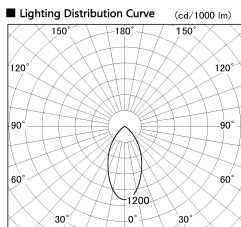

Item no. DD099-2550MW8540

Series Name:  $\Phi$ 125 Spark

Installation	Recessed mount
Type	
Fixture wattage	23W
Beam angle	52 deg
Color Temp.	4000K
CRI	Ra>85
Luminous	2056 lm
Body	Die-cast aluminum alloy
Body finish	N/A
Trim finish	White
Reflector finish	Mirror
IP Rate	IP20
Light source	COB module
Input Voltage	AC220~240V
Dimming Type	Non-Dimmable
Certificate	CE, CCC
Cut Hole	125mm