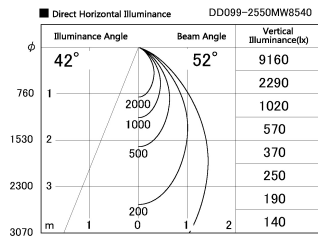

Item no. DD099-2550MW8540

Series Name:  $\Phi$ 125 Spark

Installation	Recessed mount
Type	
Fixture wattage	23W
Beam angle	52 deg
Color Temp.	4000K
CRI	Ra>85
Luminous	2056 lm
Body	Die-cast aluminum alloy
Body finish	N/A
Trim finish	White
Reflector finish	Mirror
IP Rate	IP20
Light source	COB module
Input Voltage	AC220~240V
Dimming Type	Non-Dimmable
Certificate	CE, CCC
Cut Hole	125mm