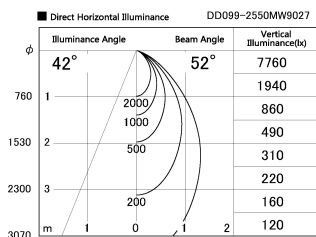

Item no. DD099-2550MW9027

Series Name: Φ 125 Spark

Installation	Recessed mount
Type	
Fixture wattage	23W
Beam angle	52 deg
Color Temp.	2700K
CRI	Ra>90
Luminous	1743 lm
Body	Die-cast aluminum alloy
Body finish	N/A
Trim finish	White
Reflector finish	Mirror
IP Rate	IP20
Light source	COB module
Input Voltage	AC220~240V
Dimming Type	Non-Dimmable
Certificate	CE, CCC
Cut Hole	125mm