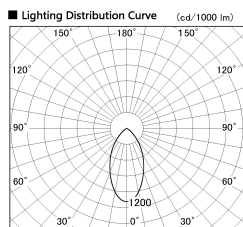

Item no. DD099-2550MW9027

Series Name: Φ 125 Spark

Installation	Recessed mount
Type	
Fixture wattage	23W
Beam angle	52 deg
Color Temp.	2700K
CRI	Ra>90
Luminous	1743 lm
Body	Die-cast aluminum alloy
Body finish	N/A
Trim finish	White
Reflector finish	Mirror
IP Rate	IP20
Light source	COB module
Input Voltage	AC220~240V
Dimming Type	Non-Dimmable
Certificate	CE, CCC
Cut Hole	125mm