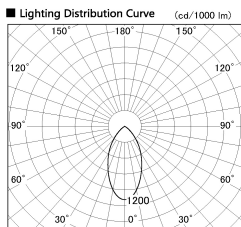

Item no. DD099-2550MW9030

Series Name: Φ 125 Spark

Installation	Recessed mount
Type	
Fixture wattage	23W
Beam angle	52 deg
Color Temp.	3000K
CRI	Ra>90
Luminous	1815 lm
Body	Die-cast aluminum alloy
Body finish	N/A
Trim finish	White
Reflector finish	Mirror
IP Rate	IP20
Light source	COB module
Input Voltage	AC220~240V
Dimming Type	Non-Dimmable
Certificate	CE, CCC
Cut Hole	125mm