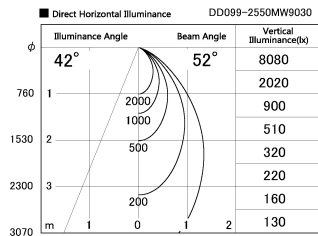

Item no. DD099-2550MW9030

Series Name: Φ 125 Spark

Installation	Recessed mount
Type	
Fixture wattage	23W
Beam angle	52 deg
Color Temp.	3000K
CRI	Ra>90
Luminous	1815 lm
Body	Die-cast aluminum alloy
Body finish	N/A
Trim finish	White
Reflector finish	Mirror
IP Rate	IP20
Light source	COB module
Input Voltage	AC220~240V
Dimming Type	Non-Dimmable
Certificate	CE, CCC
Cut Hole	125mm