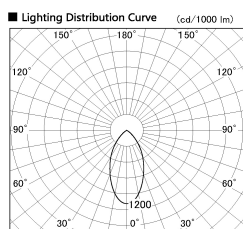

Item no. DD099-2550MW9035

Series Name: Φ 125 Spark

Installation	Recessed mount
Type	
Fixture wattage	23W
Beam angle	52 deg
Color Temp.	3500K
CRI	Ra>90
Luminous	1852 lm
Body	Die-cast aluminum alloy
Body finish	N/A
Trim finish	White
Reflector finish	Mirror
IP Rate	IP20
Light source	COB module
Input Voltage	AC220~240V
Dimming Type	Non-Dimmable
Certificate	CE, CCC
Cut Hole	125mm