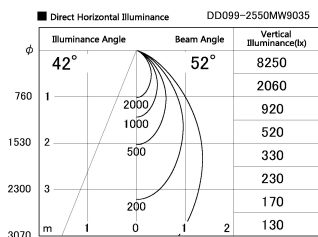

Item no. DD099-2550MW9035

Series Name: Φ 125 Spark

Installation	Recessed mount
Type	
Fixture wattage	23W
Beam angle	52 deg
Color Temp.	3500K
CRI	Ra>90
Luminous	1852 lm
Body	Die-cast aluminum alloy
Body finish	N/A
Trim finish	White
Reflector finish	Mirror
IP Rate	IP20
Light source	COB module
Input Voltage	AC220~240V
Dimming Type	Non-Dimmable
Certificate	CE, CCC
Cut Hole	125mm