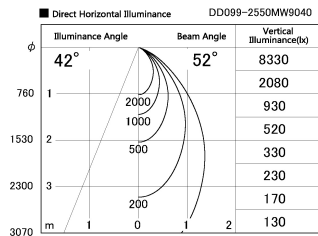

Item no. DD099-2550MW9040

Series Name: Φ 125 Spark

Installation	Recessed mount
Type	
Fixture wattage	23W
Beam angle	52 deg
Color Temp.	4000K
CRI	Ra>90
Luminous	1870 lm
Body	Die-cast aluminum alloy
Body finish	N/A
Trim finish	White
Reflector finish	Mirror
IP Rate	IP20
Light source	COB module
Input Voltage	AC220~240V
Dimming Type	Non-Dimmable
Certificate	CE, CCC
Cut Hole	125mm