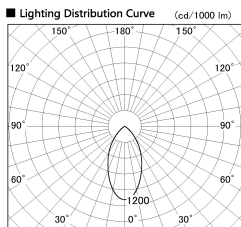

Item no. DD099-2550MW9040

Series Name: Φ 125 Spark

Installation	Recessed mount
Type	
Fixture wattage	23W
Beam angle	52 deg
Color Temp.	4000K
CRI	Ra>90
Luminous	1870 lm
Body	Die-cast aluminum alloy
Body finish	N/A
Trim finish	White
Reflector finish	Mirror
IP Rate	IP20
Light source	COB module
Input Voltage	AC220~240V
Dimming Type	Non-Dimmable
Certificate	CE, CCC
Cut Hole	125mm