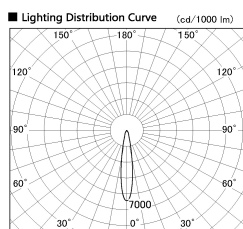

Item no. DD099-3015MW8535

Series Name: Φ 125 Spark

■ Direct Horizontal Illuminance DD099-3015MW8535

Beam Angle	Vertical Illuminance (lx)
17°	72990
17°	18250
17°	8110
17°	4560
17°	2920
17°	2030
17°	1490
17°	1140

Installation	Recessed mount
Type	
Fixture wattage	30.3W
Beam angle	17 deg
Color Temp.	3500K
CRI	Ra>85
Luminous	2927 lm
Body	Die-cast aluminum alloy
Body finish	N/A
Trim finish	White
Reflector finish	Mirror
IP Rate	IP20
Light source	COB module
Input Voltage	AC220~240V
Dimming Type	Non-Dimmable
Certificate	CE, CCC
Cut Hole	125mm