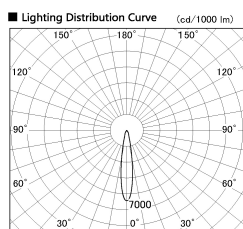

Item no. DD099-3015MW8540

Series Name: Φ 125 Spark

Installation	Recessed mount
Type	Φ 125 Spark
Fixture wattage	30.3W
Beam angle	17 deg
Color Temp.	4000K
CRI	Ra>85
Luminous	2956 lm
Body	Die-cast aluminum alloy
Body finish	N/A
Trim finish	White
Reflector finish	Mirror
IP Rate	IP20
Light source	COB module
Input Voltage	AC220~240V
Dimming Type	Non-Dimmable
Certificate	CE, CCC
Cut Hole	125mm