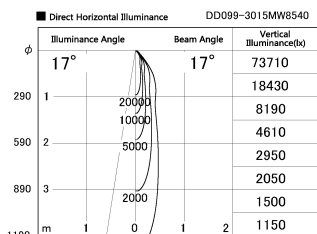

Item no. DD099-3015MW8540

Series Name: Φ 125 Spark

Installation	Recessed mount
Type	Φ 125 Spark
Fixture wattage	30.3W
Beam angle	17 deg
Color Temp.	4000K
CRI	Ra>85
Luminous	2956 lm
Body	Die-cast aluminum alloy
Body finish	N/A
Trim finish	White
Reflector finish	Mirror
IP Rate	IP20
Light source	COB module
Input Voltage	AC220~240V
Dimming Type	Non-Dimmable
Certificate	CE, CCC
Cut Hole	125mm