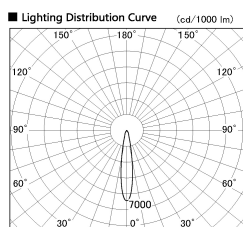

Item no. DD099-3015MW8540

Series Name: Φ 125 Spark

■ Direct Horizontal Illuminance DD099-3015MW8540

φ	Illuminance Angle	Beam Angle	Vertical Illuminance (lx)
290	17°	17°	73710
580			18430
870			8190
1160			4610
			2950
			2050
			1500
			1150

Installation	Recessed mount
Type	
Fixture wattage	30.3W
Beam angle	17 deg
Color Temp.	4000K
CRI	Ra>85
Luminous	2956 lm
Body	Die-cast aluminum alloy
Body finish	N/A
Trim finish	White
Reflector finish	Mirror
IP Rate	IP20
Light source	COB module
Input Voltage	AC220~240V
Dimming Type	Non-Dimmable
Certificate	CE, CCC
Cut Hole	125mm