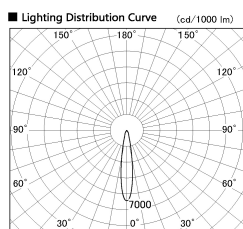

Item no. DD099-3015MW9030

Series Name: Φ 125 Spark

Installation	Recessed mount
Type	
Fixture wattage	30.3W
Beam angle	17 deg
Color Temp.	3000K
CRI	Ra>90
Luminous	2610 lm
Body	Die-cast aluminum alloy
Body finish	N/A
Trim finish	White
Reflector finish	Mirror
IP Rate	IP20
Light source	COB module
Input Voltage	AC220~240V
Dimming Type	Non-Dimmable
Certificate	CE, CCC
Cut Hole	125mm

■ Direct Horizontal Illuminance DD099-3015MW9030

φ	Illuminance Angle	Beam Angle	Vertical Illuminance (lx)
290	17°	17°	65080
1			16270
			7230
590			4070
2			2600
890			1810
3			1330
1190			1020