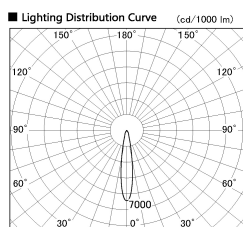

Item no. DD099-3015MW9040

Series Name: Φ 125 Spark

Installation	Recessed mount
Type	
Fixture wattage	30.3W
Beam angle	17 deg
Color Temp.	4000K
CRI	Ra>90
Luminous	2688 lm
Body	Die-cast aluminum alloy
Body finish	N/A
Trim finish	White
Reflector finish	Mirror
IP Rate	IP20
Light source	COB module
Input Voltage	AC220~240V
Dimming Type	Non-Dimmable
Certificate	CE, CCC
Cut Hole	125mm