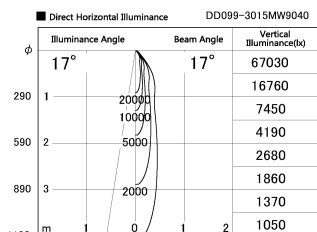

Item no. DD099-3015MW9040

Series Name: Φ 125 Spark

Installation	Recessed mount
Type	
Fixture wattage	30.3W
Beam angle	17 deg
Color Temp.	4000K
CRI	Ra>90
Luminous	2688 lm
Body	Die-cast aluminum alloy
Body finish	N/A
Trim finish	White
Reflector finish	Mirror
IP Rate	IP20
Light source	COB module
Input Voltage	AC220~240V
Dimming Type	Non-Dimmable
Certificate	CE, CCC
Cut Hole	125mm