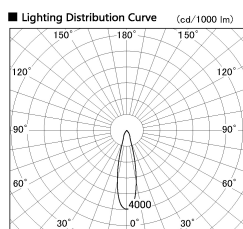

Item no. DD099-3020MW8530

Series Name:  $\Phi$ 125 Spark

■ Direct Horizontal Illuminance DD099-3020MW8530

Illuminance Angle	Beam Angle	Vertical Illuminance (lx)
23°	25°	45750
		11440
		5080
		2860
		1830
2000	2000	1270
		930
		710

Installation	Recessed mount
Type	
Fixture wattage	30.3W
Beam angle	25 deg
Color Temp.	3000K
CRI	Ra>85
Luminous	2870 lm
Body	Die-cast aluminum alloy
Body finish	N/A
Trim finish	White
Reflector finish	Mirror
IP Rate	IP20
Light source	COB module
Input Voltage	AC220~240V
Dimming Type	Non-Dimmable
Certificate	CE, CCC
Cut Hole	125mm