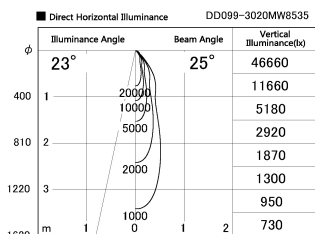

Item no. DD099-3020MW8535

Series Name: Φ 125 Spark

Installation	Recessed mount
Type	
Fixture wattage	30.3W
Beam angle	25 deg
Color Temp.	3500K
CRI	Ra>85
Luminous	2927 lm
Body	Die-cast aluminum alloy
Body finish	N/A
Trim finish	White
Reflector finish	Mirror
IP Rate	IP20
Light source	COB module
Input Voltage	AC220~240V
Dimming Type	Non-Dimmable
Certificate	CE, CCC
Cut Hole	125mm