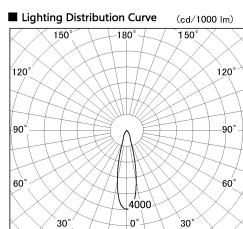

Item no. DD099-3020MW8535

Series Name: Φ 125 Spark

Installation	Recessed mount
Type	Φ 125 Spark
Fixture wattage	30.3W
Beam angle	25 deg
Color Temp.	3500K
CRI	Ra>85
Luminous	2927 lm
Body	Die-cast aluminum alloy
Body finish	N/A
Trim finish	White
Reflector finish	Mirror
IP Rate	IP20
Light source	COB module
Input Voltage	AC220~240V
Dimming Type	Non-Dimmable
Certificate	CE, CCC
Cut Hole	125mm