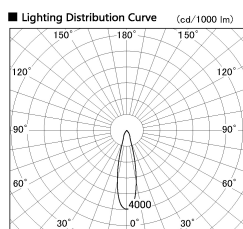

Item no. DD099-3020MW8535

Series Name: Φ 125 Spark

Installation	Recessed mount
Type	
Fixture wattage	30.3W
Beam angle	25 deg
Color Temp.	3500K
CRI	Ra>85
Luminous	2927 lm
Body	Die-cast aluminum alloy
Body finish	N/A
Trim finish	White
Reflector finish	Mirror
IP Rate	IP20
Light source	COB module
Input Voltage	AC220~240V
Dimming Type	Non-Dimmable
Certificate	CE, CCC
Cut Hole	125mm