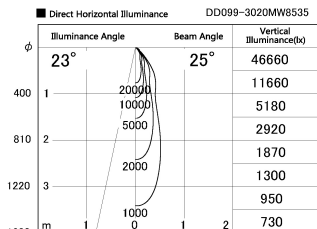

Item no. DD099-3020MW8535

Series Name: Φ 125 Spark

Installation	Recessed mount
Type	Φ 125 Spark
Fixture wattage	30.3W
Beam angle	25 deg
Color Temp.	3500K
CRI	Ra>85
Luminous	2927 lm
Body	Die-cast aluminum alloy
Body finish	N/A
Trim finish	White
Reflector finish	Mirror
IP Rate	IP20
Light source	COB module
Input Voltage	AC220~240V
Dimming Type	Non-Dimmable
Certificate	CE, CCC
Cut Hole	125mm