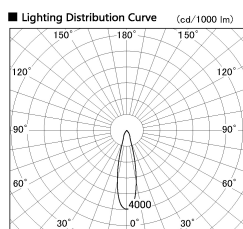

Item no. DD099-3020MW8540

Series Name: Φ 125 Spark

■ Direct Horizontal Illuminance DD099-3020MW8540

φ	Illuminance Angle	Beam Angle	Vertical Illuminance (lx)
400	23°	25°	47120
810	2000		11780
1220	1000		5240
1620	5000		2950
	2000		1880
	1000		1310
			960
			740

Installation	Recessed mount
Type	
Fixture wattage	30.3W
Beam angle	25 deg
Color Temp.	4000K
CRI	Ra>85
Luminous	2956 lm
Body	Die-cast aluminum alloy
Body finish	N/A
Trim finish	White
Reflector finish	Mirror
IP Rate	IP20
Light source	COB module
Input Voltage	AC220~240V
Dimming Type	Non-Dimmable
Certificate	CE, CCC
Cut Hole	125mm