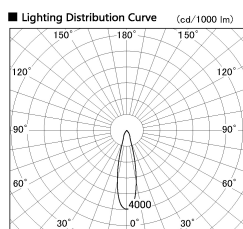

Item no. DD099-3020MW9027

Series Name:  $\Phi$ 125 Spark

Installation	Recessed mount
Type	
Fixture wattage	30.3W
Beam angle	25 deg
Color Temp.	2700K
CRI	Ra>90
Luminous	2505 lm
Body	Die-cast aluminum alloy
Body finish	N/A
Trim finish	White
Reflector finish	Mirror
IP Rate	IP20
Light source	COB module
Input Voltage	AC220~240V
Dimming Type	Non-Dimmable
Certificate	CE, CCC
Cut Hole	125mm