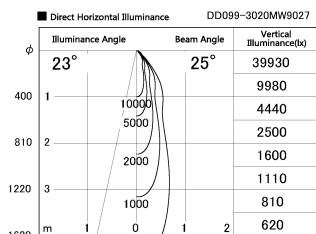

Item no. DD099-3020MW9027

Series Name:  $\Phi$ 125 Spark

Installation	Recessed mount
Type	
Fixture wattage	30.3W
Beam angle	25 deg
Color Temp.	2700K
CRI	Ra>90
Luminous	2505 lm
Body	Die-cast aluminum alloy
Body finish	N/A
Trim finish	White
Reflector finish	Mirror
IP Rate	IP20
Light source	COB module
Input Voltage	AC220~240V
Dimming Type	Non-Dimmable
Certificate	CE, CCC
Cut Hole	125mm