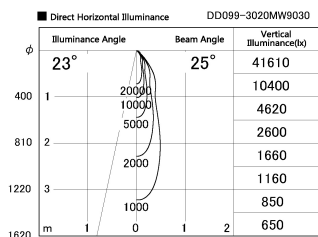

Item no. DD099-3020MW9030

Series Name: Φ 125 Spark

Installation	Recessed mount
Type	
Fixture wattage	30.3W
Beam angle	25 deg
Color Temp.	3000K
CRI	Ra>90
Luminous	2610 lm
Body	Die-cast aluminum alloy
Body finish	N/A
Trim finish	White
Reflector finish	Mirror
IP Rate	IP20
Light source	COB module
Input Voltage	AC220~240V
Dimming Type	Non-Dimmable
Certificate	CE, CCC
Cut Hole	125mm