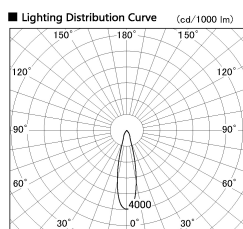

Item no. DD099-3020MW9030

Series Name: Φ 125 Spark

Installation	Recessed mount
Type	
Fixture wattage	30.3W
Beam angle	25 deg
Color Temp.	3000K
CRI	Ra>90
Luminous	2610 lm
Body	Die-cast aluminum alloy
Body finish	N/A
Trim finish	White
Reflector finish	Mirror
IP Rate	IP20
Light source	COB module
Input Voltage	AC220~240V
Dimming Type	Non-Dimmable
Certificate	CE, CCC
Cut Hole	125mm