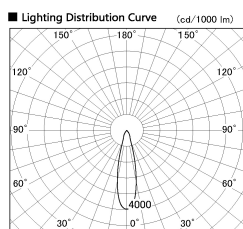

Item no. DD099-3020MW9040

Series Name: Φ 125 Spark

Installation	Recessed mount
Type	
Fixture wattage	30.3W
Beam angle	25 deg
Color Temp.	4000K
CRI	Ra>90
Luminous	2688 lm
Body	Die-cast aluminum alloy
Body finish	N/A
Trim finish	White
Reflector finish	Mirror
IP Rate	IP20
Light source	COB module
Input Voltage	AC220~240V
Dimming Type	Non-Dimmable
Certificate	CE, CCC
Cut Hole	125mm

■ Direct Horizontal Illuminance DD099-3020MW9040

φ	Illuminance Angle	Beam Angle	Vertical Illuminance (lx)
400	23°	25°	42850
810	1	2	10710
1220	2	1	4760
1620	3	1	2680
	1	2	1710
	1	2	1190
	1	2	870
	1	2	670