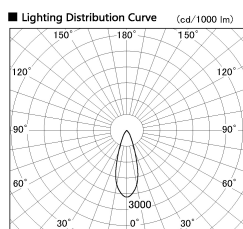

Item no. DD099-3030MW8527

Series Name: Φ 125 Spark

Installation	Recessed mount
Type	
Fixture wattage	30.3W
Beam angle	33 deg
Color Temp.	2700K
CRI	Ra>85
Luminous	2750 lm
Body	Die-cast aluminum alloy
Body finish	N/A
Trim finish	White
Reflector finish	Mirror
IP Rate	IP20
Light source	COB module
Input Voltage	AC220~240V
Dimming Type	Non-Dimmable
Certificate	CE, CCC
Cut Hole	125mm