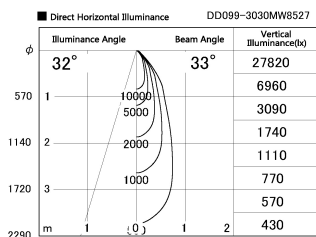

Item no. DD099-3030MW8527

Series Name: Φ 125 Spark

Installation	Recessed mount
Type	
Fixture wattage	30.3W
Beam angle	33 deg
Color Temp.	2700K
CRI	Ra>85
Luminous	2750 lm
Body	Die-cast aluminum alloy
Body finish	N/A
Trim finish	White
Reflector finish	Mirror
IP Rate	IP20
Light source	COB module
Input Voltage	AC220~240V
Dimming Type	Non-Dimmable
Certificate	CE, CCC
Cut Hole	125mm