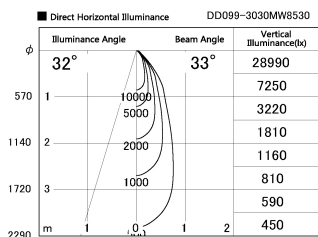

Item no. DD099-3030MW8530

Series Name:  $\Phi$ 125 Spark

Installation	Recessed mount
Type	
Fixture wattage	30.3W
Beam angle	33 deg
Color Temp.	3000K
CRI	Ra>85
Luminous	2865 lm
Body	Die-cast aluminum alloy
Body finish	N/A
Trim finish	White
Reflector finish	Mirror
IP Rate	IP20
Light source	COB module
Input Voltage	AC220~240V
Dimming Type	Non-Dimmable
Certificate	CE, CCC
Cut Hole	125mm