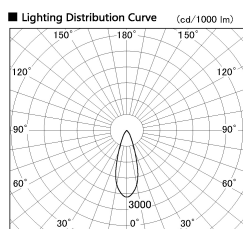

Item no. DD099-3030MW8530

Series Name:  $\Phi$ 125 Spark

Installation	Recessed mount
Type	
Fixture wattage	30.3W
Beam angle	33 deg
Color Temp.	3000K
CRI	Ra>85
Luminous	2865 lm
Body	Die-cast aluminum alloy
Body finish	N/A
Trim finish	White
Reflector finish	Mirror
IP Rate	IP20
Light source	COB module
Input Voltage	AC220~240V
Dimming Type	Non-Dimmable
Certificate	CE, CCC
Cut Hole	125mm