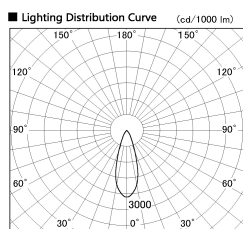

Item no. DD099-3030MW8535

Series Name: Φ 125 Spark

Installation	Recessed mount
Type	
Fixture wattage	30.3W
Beam angle	33 deg
Color Temp.	3500K
CRI	Ra>85
Luminous	2922 lm
Body	Die-cast aluminum alloy
Body finish	N/A
Trim finish	White
Reflector finish	Mirror
IP Rate	IP20
Light source	COB module
Input Voltage	AC220~240V
Dimming Type	Non-Dimmable
Certificate	CE, CCC
Cut Hole	125mm