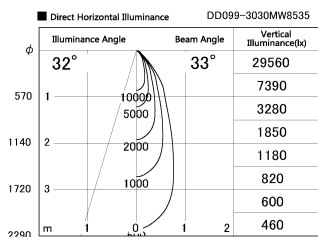

Item no. DD099-3030MW8535

Series Name: Φ 125 Spark

Installation	Recessed mount
Type	
Fixture wattage	30.3W
Beam angle	33 deg
Color Temp.	3500K
CRI	Ra>85
Luminous	2922 lm
Body	Die-cast aluminum alloy
Body finish	N/A
Trim finish	White
Reflector finish	Mirror
IP Rate	IP20
Light source	COB module
Input Voltage	AC220~240V
Dimming Type	Non-Dimmable
Certificate	CE, CCC
Cut Hole	125mm