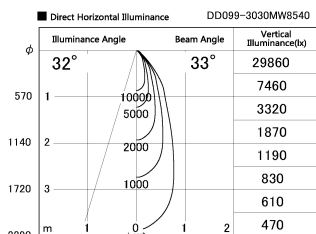

Item no. DD099-3030MW8540

Series Name: Φ 125 Spark

Installation	Recessed mount
Type	
Fixture wattage	30.3W
Beam angle	33 deg
Color Temp.	4000K
CRI	Ra>85
Luminous	2951 lm
Body	Die-cast aluminum alloy
Body finish	N/A
Trim finish	White
Reflector finish	Mirror
IP Rate	IP20
Light source	COB module
Input Voltage	AC220~240V
Dimming Type	Non-Dimmable
Certificate	CE, CCC
Cut Hole	125mm