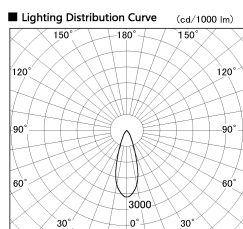

Item no. DD099-3030MW8540

Series Name: Φ 125 Spark

Installation	Recessed mount
Type	
Fixture wattage	30.3W
Beam angle	33 deg
Color Temp.	4000K
CRI	Ra>85
Luminous	2951 lm
Body	Die-cast aluminum alloy
Body finish	N/A
Trim finish	White
Reflector finish	Mirror
IP Rate	IP20
Light source	COB module
Input Voltage	AC220~240V
Dimming Type	Non-Dimmable
Certificate	CE, CCC
Cut Hole	125mm