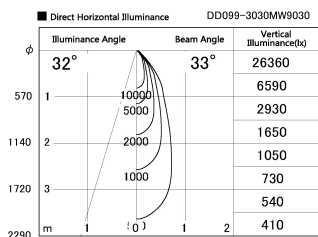

Item no. DD099-3030MW9030

Series Name:  $\Phi$ 125 Spark

Installation	Recessed mount
Type	
Fixture wattage	30.3W
Beam angle	33 deg
Color Temp.	3000K
CRI	Ra>90
Luminous	2605 lm
Body	Die-cast aluminum alloy
Body finish	N/A
Trim finish	White
Reflector finish	Mirror
IP Rate	IP20
Light source	COB module
Input Voltage	AC220~240V
Dimming Type	Non-Dimmable
Certificate	CE, CCC
Cut Hole	125mm