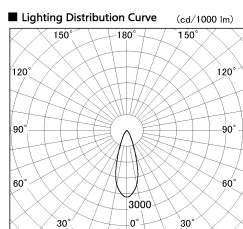

Item no. DD099-3030MW9030

Series Name:  $\Phi$ 125 Spark

Installation	Recessed mount
Type	
Fixture wattage	30.3W
Beam angle	33 deg
Color Temp.	3000K
CRI	Ra>90
Luminous	2605 lm
Body	Die-cast aluminum alloy
Body finish	N/A
Trim finish	White
Reflector finish	Mirror
IP Rate	IP20
Light source	COB module
Input Voltage	AC220~240V
Dimming Type	Non-Dimmable
Certificate	CE, CCC
Cut Hole	125mm