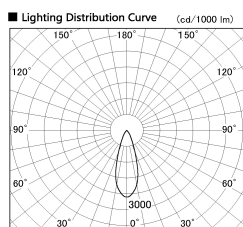

Item no. DD099-3030MW9035

Series Name: Φ 125 Spark

| | |
|------------------|-------------------------|
| Installation | Recessed mount |
| Type | |
| Fixture wattage | 30.3W |
| Beam angle | 33 deg |
| Color Temp. | 3500K |
| CRI | Ra>90 |
| Luminous | 2657 lm |
| Body | Die-cast aluminum alloy |
| Body finish | N/A |
| Trim finish | White |
| Reflector finish | Mirror |
| IP Rate | IP20 |
| Light source | COB module |
| Input Voltage | AC220~240V |
| Dimming Type | Non-Dimmable |
| Certificate | CE, CCC |
| Cut Hole | 125mm |