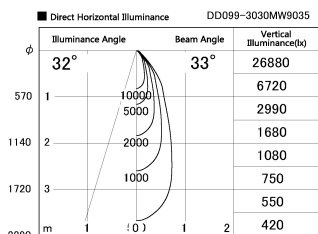

Item no. DD099-3030MW9035

Series Name: Φ 125 Spark

| | |
|------------------|-------------------------|
| Installation | Recessed mount |
| Type | |
| Fixture wattage | 30.3W |
| Beam angle | 33 deg |
| Color Temp. | 3500K |
| CRI | Ra>90 |
| Luminous | 2657 lm |
| Body | Die-cast aluminum alloy |
| Body finish | N/A |
| Trim finish | White |
| Reflector finish | Mirror |
| IP Rate | IP20 |
| Light source | COB module |
| Input Voltage | AC220~240V |
| Dimming Type | Non-Dimmable |
| Certificate | CE, CCC |
| Cut Hole | 125mm |