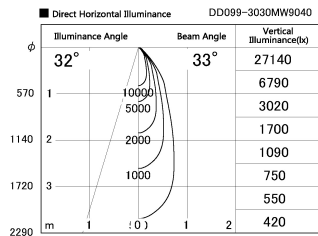

Item no. DD099-3030MW9040

Series Name:  $\Phi$ 125 Spark

Installation	Recessed mount
Type	
Fixture wattage	30.3W
Beam angle	33 deg
Color Temp.	4000K
CRI	Ra>90
Luminous	2683 lm
Body	Die-cast aluminum alloy
Body finish	N/A
Trim finish	White
Reflector finish	Mirror
IP Rate	IP20
Light source	COB module
Input Voltage	AC220~240V
Dimming Type	Non-Dimmable
Certificate	CE, CCC
Cut Hole	125mm