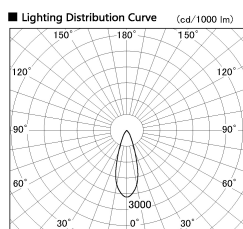

Item no. DD099-3030MW9040

Series Name: Φ 125 Spark

Installation	Recessed mount
Type	Φ 125 Spark
Fixture wattage	30.3W
Beam angle	33 deg
Color Temp.	4000K
CRI	Ra>90
Luminous	2683 lm
Body	Die-cast aluminum alloy
Body finish	N/A
Trim finish	White
Reflector finish	Mirror
IP Rate	IP20
Light source	COB module
Input Voltage	AC220~240V
Dimming Type	Non-Dimmable
Certificate	CE, CCC
Cut Hole	125mm