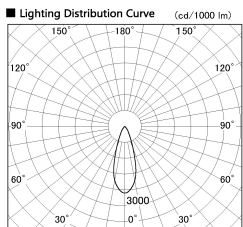

Item no. DD099-3030MW9040

Series Name:  $\Phi$ 125 Spark

Installation	Recessed mount
Type	
Fixture wattage	30.3W
Beam angle	33 deg
Color Temp.	4000K
CRI	Ra>90
Luminous	2683 lm
Body	Die-cast aluminum alloy
Body finish	N/A
Trim finish	White
Reflector finish	Mirror
IP Rate	IP20
Light source	COB module
Input Voltage	AC220~240V
Dimming Type	Non-Dimmable
Certificate	CE, CCC
Cut Hole	125mm