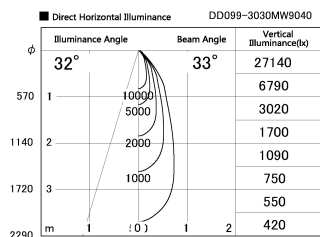

Item no. DD099-3030MW9040

Series Name: Φ 125 Spark

Installation	Recessed mount
Type	Φ 125 Spark
Fixture wattage	30.3W
Beam angle	33 deg
Color Temp.	4000K
CRI	Ra>90
Luminous	2683 lm
Body	Die-cast aluminum alloy
Body finish	N/A
Trim finish	White
Reflector finish	Mirror
IP Rate	IP20
Light source	COB module
Input Voltage	AC220~240V
Dimming Type	Non-Dimmable
Certificate	CE, CCC
Cut Hole	125mm