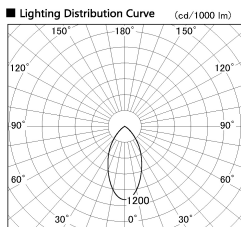

Item no. DD099-3050MW8527

Series Name:  $\Phi$ 125 Spark

Installation	Recessed mount
Type	$\Phi$ 125 Spark
Fixture wattage	30.3W
Beam angle	52 deg
Color Temp.	2700K
CRI	Ra>85
Luminous	2507 lm
Body	Die-cast aluminum alloy
Body finish	N/A
Trim finish	White
Reflector finish	Mirror
IP Rate	IP20
Light source	COB module
Input Voltage	AC220~240V
Dimming Type	Non-Dimmable
Certificate	CE, CCC
Cut Hole	125mm