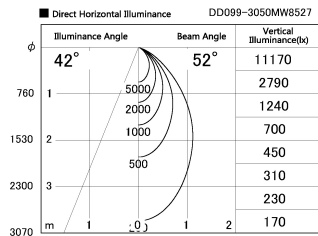

Item no. DD099-3050MW8527

Series Name:  $\Phi$ 125 Spark

Installation	Recessed mount
Type	$\Phi$ 125 Spark
Fixture wattage	30.3W
Beam angle	52 deg
Color Temp.	2700K
CRI	Ra>85
Luminous	2507 lm
Body	Die-cast aluminum alloy
Body finish	N/A
Trim finish	White
Reflector finish	Mirror
IP Rate	IP20
Light source	COB module
Input Voltage	AC220~240V
Dimming Type	Non-Dimmable
Certificate	CE, CCC
Cut Hole	125mm