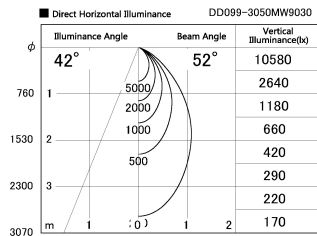

Item no. DD099-3050MW9030

Series Name: Φ 125 Spark

| | |
|------------------|-------------------------|
| Installation | Recessed mount |
| Type | |
| Fixture wattage | 30.3W |
| Beam angle | 52 deg |
| Color Temp. | 3000K |
| CRI | Ra>90 |
| Luminous | 2375 lm |
| Body | Die-cast aluminum alloy |
| Body finish | N/A |
| Trim finish | White |
| Reflector finish | Mirror |
| IP Rate | IP20 |
| Light source | COB module |
| Input Voltage | AC220~240V |
| Dimming Type | Non-Dimmable |
| Certificate | CE, CCC |
| Cut Hole | 125mm |