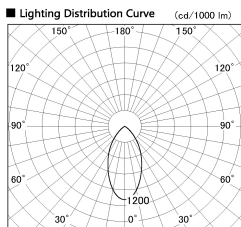

Item no. DD099-3050MW9030

Series Name: Φ 125 Spark

| | |
|------------------|-------------------------|
| Installation | Recessed mount |
| Type | |
| Fixture wattage | 30.3W |
| Beam angle | 52 deg |
| Color Temp. | 3000K |
| CRI | Ra>90 |
| Luminous | 2375 lm |
| Body | Die-cast aluminum alloy |
| Body finish | N/A |
| Trim finish | White |
| Reflector finish | Mirror |
| IP Rate | IP20 |
| Light source | COB module |
| Input Voltage | AC220~240V |
| Dimming Type | Non-Dimmable |
| Certificate | CE, CCC |
| Cut Hole | 125mm |