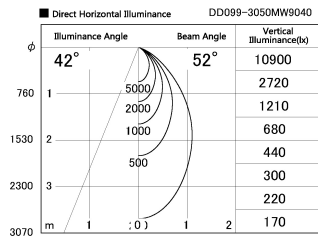

Item no. DD099-3050MW9040

Series Name: Φ 125 Spark

Installation	Recessed mount
Type	
Fixture wattage	30.3W
Beam angle	52 deg
Color Temp.	4000K
CRI	Ra>90
Luminous	2446 lm
Body	Die-cast aluminum alloy
Body finish	N/A
Trim finish	White
Reflector finish	Mirror
IP Rate	IP20
Light source	COB module
Input Voltage	AC220~240V
Dimming Type	Non-Dimmable
Certificate	CE, CCC
Cut Hole	125mm