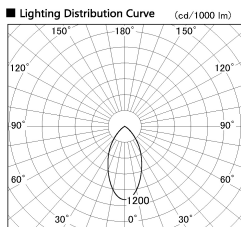

Item no. DD099-3050MW9040

Series Name: Φ 125 Spark

Installation	Recessed mount
Type	
Fixture wattage	30.3W
Beam angle	52 deg
Color Temp.	4000K
CRI	Ra>90
Luminous	2446 lm
Body	Die-cast aluminum alloy
Body finish	N/A
Trim finish	White
Reflector finish	Mirror
IP Rate	IP20
Light source	COB module
Input Voltage	AC220~240V
Dimming Type	Non-Dimmable
Certificate	CE, CCC
Cut Hole	125mm