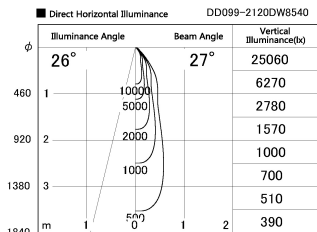

Item no. DD099-2120DW8540

Series Name:  $\Phi$ 125 Spark

With Dark Mirror Reflector

Installation	Recessed mount
Type	
Fixture wattage	19.9W
Beam angle	27 deg
Color Temp.	4000K
CRI	Ra>85
Luminous	1758 lm
Body	Die-cast aluminum alloy
Body finish	N/A
Trim finish	White
Reflector finish	Dark Mirror
IP Rate	IP20
Light source	COB module
Input Voltage	AC220~240V
Dimming Type	Non-Dimmable
Certificate	CE, CCC
Cut Hole	125mm