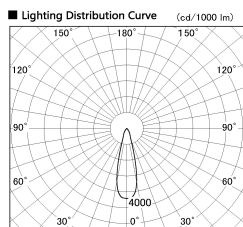

Item no. DD099-2120DW8540

Series Name:  $\Phi$ 125 Spark

With Dark Mirror Reflector

Installation	Recessed mount
Type	
Fixture wattage	19.9W
Beam angle	27 deg
Color Temp.	4000K
CRI	Ra>85
Luminous	1758 lm
Body	Die-cast aluminum alloy
Body finish	N/A
Trim finish	White
Reflector finish	Dark Mirror
IP Rate	IP20
Light source	COB module
Input Voltage	AC220~240V
Dimming Type	Non-Dimmable
Certificate	CE, CCC
Cut Hole	125mm