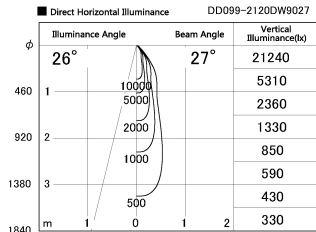

Item no. DD099-2120DW9027

Series Name: Φ 125 Spark

With Dark Mirror Reflector

Installation	Recessed mount
Type	Φ 125 Spark
Fixture wattage	19.9W
Beam angle	27 deg
Color Temp.	2700K
CRI	Ra>90
Luminous	1490 lm
Body	Die-cast aluminum alloy
Body finish	N/A
Trim finish	White
Reflector finish	Dark Mirror
IP Rate	IP20
Light source	COB module
Input Voltage	AC220~240V
Dimming Type	Non-Dimmable
Certificate	CE, CCC
Cut Hole	125mm