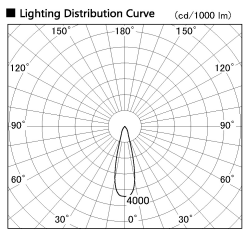

Item no. DD099-2120DW9027

Series Name: Φ 125 Spark

With Dark Mirror Reflector

Installation	Recessed mount
Type	Φ 125 Spark
Fixture wattage	19.9W
Beam angle	27 deg
Color Temp.	2700K
CRI	Ra>90
Luminous	1490 lm
Body	Die-cast aluminum alloy
Body finish	N/A
Trim finish	White
Reflector finish	Dark Mirror
IP Rate	IP20
Light source	COB module
Input Voltage	AC220~240V
Dimming Type	Non-Dimmable
Certificate	CE, CCC
Cut Hole	125mm