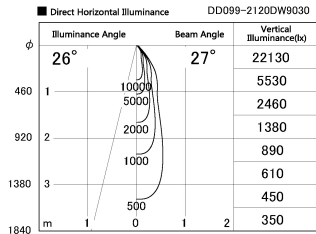

Item no. DD099-2120DW9030

Series Name: Φ 125 Spark

With Dark Mirror Reflector

Installation	Recessed mount
Type	Φ 125 Spark
Fixture wattage	19.9W
Beam angle	27 deg
Color Temp.	3000K
CRI	Ra>90
Luminous	1552 lm
Body	Die-cast aluminum alloy
Body finish	N/A
Trim finish	White
Reflector finish	Dark Mirror
IP Rate	IP20
Light source	COB module
Input Voltage	AC220~240V
Dimming Type	Non-Dimmable
Certificate	CE, CCC
Cut Hole	125mm