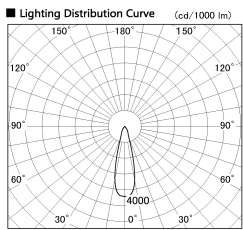

Item no. DD099-2120DW9030

Series Name: Φ 125 Spark

With Dark Mirror Reflector

Installation	Recessed mount
Type	Φ 125 Spark
Fixture wattage	19.9W
Beam angle	27 deg
Color Temp.	3000K
CRI	Ra>90
Luminous	1552 lm
Body	Die-cast aluminum alloy
Body finish	N/A
Trim finish	White
Reflector finish	Dark Mirror
IP Rate	IP20
Light source	COB module
Input Voltage	AC220~240V
Dimming Type	Non-Dimmable
Certificate	CE, CCC
Cut Hole	125mm