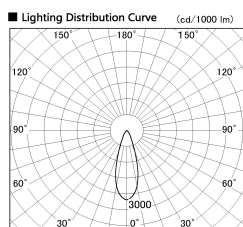

Item no. DD099-2130DW8527

Series Name:  $\Phi$ 125 Spark

With Dark Mirror Reflector

Installation	Recessed mount
Type	
Fixture wattage	19.9W
Beam angle	33 deg
Color Temp.	2700K
CRI	Ra>85
Luminous	1636 lm
Body	Die-cast aluminum alloy
Body finish	N/A
Trim finish	White
Reflector finish	Dark Mirror
IP Rate	IP20
Light source	COB module
Input Voltage	AC220~240V
Dimming Type	Non-Dimmable
Certificate	CE, CCC
Cut Hole	125mm