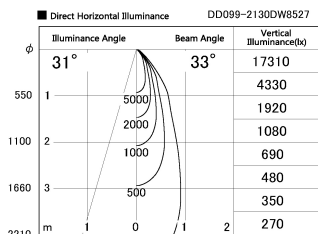

Item no. DD099-2130DW8527

Series Name:  $\Phi$ 125 Spark

With Dark Mirror Reflector

Installation	Recessed mount
Type	
Fixture wattage	19.9W
Beam angle	33 deg
Color Temp.	2700K
CRI	Ra>85
Luminous	1636 lm
Body	Die-cast aluminum alloy
Body finish	N/A
Trim finish	White
Reflector finish	Dark Mirror
IP Rate	IP20
Light source	COB module
Input Voltage	AC220~240V
Dimming Type	Non-Dimmable
Certificate	CE, CCC
Cut Hole	125mm