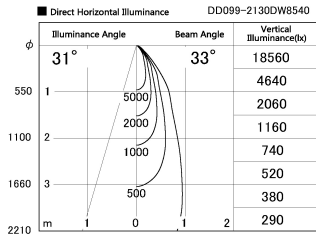

Item no. DD099-2130DW8540

Series Name: Φ 125 Spark

With Dark Mirror Reflector

Installation	Recessed mount
Type	
Fixture wattage	19.9W
Beam angle	33 deg
Color Temp.	4000K
CRI	Ra>85
Luminous	1755 lm
Body	Die-cast aluminum alloy
Body finish	N/A
Trim finish	White
Reflector finish	Dark Mirror
IP Rate	IP20
Light source	COB module
Input Voltage	AC220~240V
Dimming Type	Non-Dimmable
Certificate	CE, CCC
Cut Hole	125mm