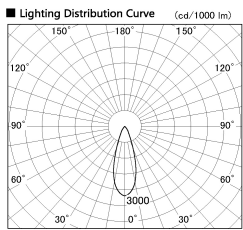

Item no. DD099-2130DW8540

Series Name: Φ 125 Spark

With Dark Mirror Reflector

Installation	Recessed mount
Type	
Fixture wattage	19.9W
Beam angle	33 deg
Color Temp.	4000K
CRI	Ra>85
Luminous	1755 lm
Body	Die-cast aluminum alloy
Body finish	N/A
Trim finish	White
Reflector finish	Dark Mirror
IP Rate	IP20
Light source	COB module
Input Voltage	AC220~240V
Dimming Type	Non-Dimmable
Certificate	CE, CCC
Cut Hole	125mm