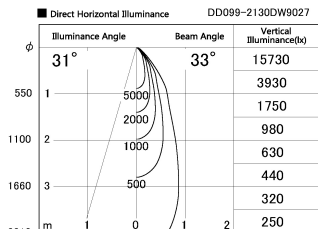

Item no. DD099-2130DW9027

Series Name: Φ 125 Spark

With Dark Mirror Reflector

Installation	Recessed mount
Type	
Fixture wattage	19.9W
Beam angle	33 deg
Color Temp.	2700K
CRI	Ra>90
Luminous	1487 lm
Body	Die-cast aluminum alloy
Body finish	N/A
Trim finish	White
Reflector finish	Dark Mirror
IP Rate	IP20
Light source	COB module
Input Voltage	AC220~240V
Dimming Type	Non-Dimmable
Certificate	CE, CCC
Cut Hole	125mm