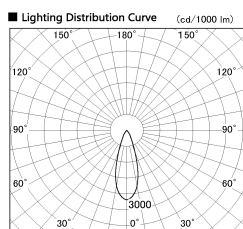

Item no. DD099-2130DW9027

Series Name: Φ 125 Spark

With Dark Mirror Reflector

Installation	Recessed mount
Type	
Fixture wattage	19.9W
Beam angle	33 deg
Color Temp.	2700K
CRI	Ra>90
Luminous	1487 lm
Body	Die-cast aluminum alloy
Body finish	N/A
Trim finish	White
Reflector finish	Dark Mirror
IP Rate	IP20
Light source	COB module
Input Voltage	AC220~240V
Dimming Type	Non-Dimmable
Certificate	CE, CCC
Cut Hole	125mm