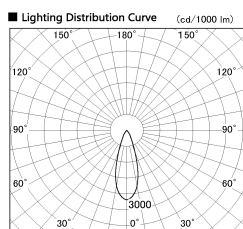

Item no. DD099-2130DW9030

Series Name:  $\Phi$ 125 Spark

With Dark Mirror Reflector

Installation	Recessed mount
Type	
Fixture wattage	19.9W
Beam angle	33 deg
Color Temp.	3000K
CRI	Ra>90
Luminous	1549 lm
Body	Die-cast aluminum alloy
Body finish	N/A
Trim finish	White
Reflector finish	Dark Mirror
IP Rate	IP20
Light source	COB module
Input Voltage	AC220~240V
Dimming Type	Non-Dimmable
Certificate	CE, CCC
Cut Hole	125mm