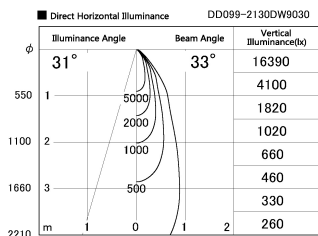

Item no. DD099-2130DW9030

Series Name:  $\Phi$ 125 Spark

With Dark Mirror Reflector

Installation	Recessed mount
Type	
Fixture wattage	19.9W
Beam angle	33 deg
Color Temp.	3000K
CRI	Ra>90
Luminous	1549 lm
Body	Die-cast aluminum alloy
Body finish	N/A
Trim finish	White
Reflector finish	Dark Mirror
IP Rate	IP20
Light source	COB module
Input Voltage	AC220~240V
Dimming Type	Non-Dimmable
Certificate	CE, CCC
Cut Hole	125mm