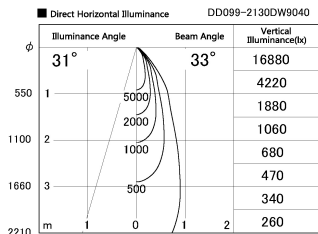

Item no. DD099-2130DW9040

Series Name:  $\Phi$ 125 Spark

With Dark Mirror Reflector

Installation	Recessed mount
Type	
Fixture wattage	19.9W
Beam angle	33 deg
Color Temp.	4000K
CRI	Ra>90
Luminous	1596 lm
Body	Die-cast aluminum alloy
Body finish	N/A
Trim finish	White
Reflector finish	Dark Mirror
IP Rate	IP20
Light source	COB module
Input Voltage	AC220~240V
Dimming Type	Non-Dimmable
Certificate	CE, CCC
Cut Hole	125mm