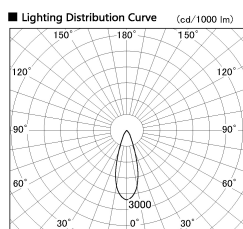

Item no. DD099-2130DW9040

Series Name:  $\Phi$ 125 Spark

With Dark Mirror Reflector

Installation	Recessed mount
Type	
Fixture wattage	19.9W
Beam angle	33 deg
Color Temp.	4000K
CRI	Ra>90
Luminous	1596 lm
Body	Die-cast aluminum alloy
Body finish	N/A
Trim finish	White
Reflector finish	Dark Mirror
IP Rate	IP20
Light source	COB module
Input Voltage	AC220~240V
Dimming Type	Non-Dimmable
Certificate	CE, CCC
Cut Hole	125mm