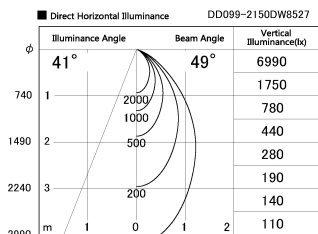

Item no. DD099-2150DW8527

Series Name: Φ 125 Spark

With Dark Mirror Reflector

Installation	Recessed mount
Type	
Fixture wattage	19.9W
Beam angle	49 deg
Color Temp.	2700K
CRI	Ra>85
Luminous	1507 lm
Body	Die-cast aluminum alloy
Body finish	N/A
Trim finish	White
Reflector finish	Dark Mirror
IP Rate	IP20
Light source	COB module
Input Voltage	AC220~240V
Dimming Type	Non-Dimmable
Certificate	CE, CCC
Cut Hole	125mm