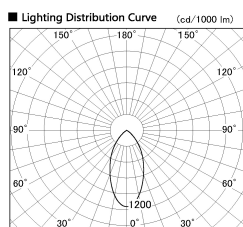

Item no. DD099-2150DW8527

Series Name: Φ 125 Spark

With Dark Mirror Reflector

Installation	Recessed mount
Type	
Fixture wattage	19.9W
Beam angle	49 deg
Color Temp.	2700K
CRI	Ra>85
Luminous	1507 lm
Body	Die-cast aluminum alloy
Body finish	N/A
Trim finish	White
Reflector finish	Dark Mirror
IP Rate	IP20
Light source	COB module
Input Voltage	AC220~240V
Dimming Type	Non-Dimmable
Certificate	CE, CCC
Cut Hole	125mm