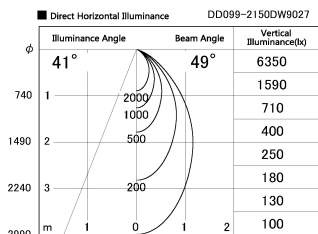

Item no. DD099-2150DW9027

Series Name: Φ 125 Spark

With Dark Mirror Reflector

Installation	Recessed mount
Type	
Fixture wattage	19.9W
Beam angle	49 deg
Color Temp.	2700K
CRI	Ra>90
Luminous	1370 lm
Body	Die-cast aluminum alloy
Body finish	N/A
Trim finish	White
Reflector finish	Dark Mirror
IP Rate	IP20
Light source	COB module
Input Voltage	AC220~240V
Dimming Type	Non-Dimmable
Certificate	CE, CCC
Cut Hole	125mm