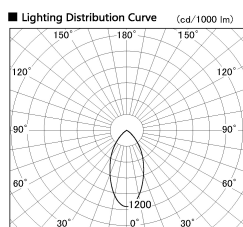

Item no. DD099-2150DW9027

Series Name: Φ 125 Spark

With Dark Mirror Reflector

Installation	Recessed mount
Type	
Fixture wattage	19.9W
Beam angle	49 deg
Color Temp.	2700K
CRI	Ra>90
Luminous	1370 lm
Body	Die-cast aluminum alloy
Body finish	N/A
Trim finish	White
Reflector finish	Dark Mirror
IP Rate	IP20
Light source	COB module
Input Voltage	AC220~240V
Dimming Type	Non-Dimmable
Certificate	CE, CCC
Cut Hole	125mm