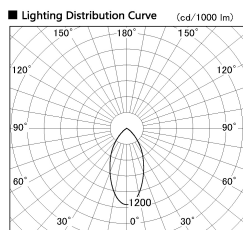

Item no. DD099-2150DW9030

Series Name: Φ 125 Spark

With Dark Mirror Reflector

Installation	Recessed mount
Type	
Fixture wattage	19.9W
Beam angle	49 deg
Color Temp.	3000K
CRI	Ra>90
Luminous	1427 lm
Body	Die-cast aluminum alloy
Body finish	N/A
Trim finish	White
Reflector finish	Dark Mirror
IP Rate	IP20
Light source	COB module
Input Voltage	AC220~240V
Dimming Type	Non-Dimmable
Certificate	CE, CCC
Cut Hole	125mm