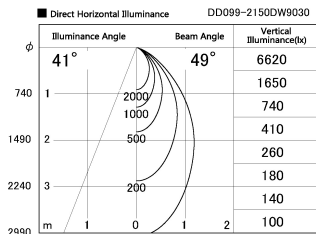

Item no. DD099-2150DW9030

Series Name: Φ 125 Spark

With Dark Mirror Reflector

Installation	Recessed mount
Type	
Fixture wattage	19.9W
Beam angle	49 deg
Color Temp.	3000K
CRI	Ra>90
Luminous	1427 lm
Body	Die-cast aluminum alloy
Body finish	N/A
Trim finish	White
Reflector finish	Dark Mirror
IP Rate	IP20
Light source	COB module
Input Voltage	AC220~240V
Dimming Type	Non-Dimmable
Certificate	CE, CCC
Cut Hole	125mm