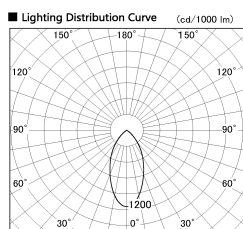

Item no. DD099-2150DW9035

Series Name: Φ 125 Spark

With Dark Mirror Reflector

Installation	Recessed mount
Type	Φ 125 Spark
Fixture wattage	19.9W
Beam angle	49 deg
Color Temp.	3500K
CRI	Ra>90
Luminous	1455 lm
Body	Die-cast aluminum alloy
Body finish	N/A
Trim finish	White
Reflector finish	Dark Mirror
IP Rate	IP20
Light source	COB module
Input Voltage	AC220~240V
Dimming Type	Non-Dimmable
Certificate	CE, CCC
Cut Hole	125mm