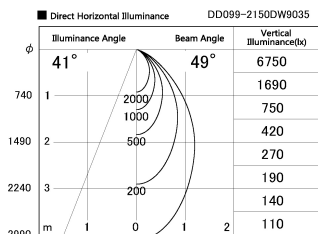

Item no. DD099-2150DW9035

Series Name: Φ 125 Spark

With Dark Mirror Reflector

Installation	Recessed mount
Type	
Fixture wattage	19.9W
Beam angle	49 deg
Color Temp.	3500K
CRI	Ra>90
Luminous	1455 lm
Body	Die-cast aluminum alloy
Body finish	N/A
Trim finish	White
Reflector finish	Dark Mirror
IP Rate	IP20
Light source	COB module
Input Voltage	AC220~240V
Dimming Type	Non-Dimmable
Certificate	CE, CCC
Cut Hole	125mm