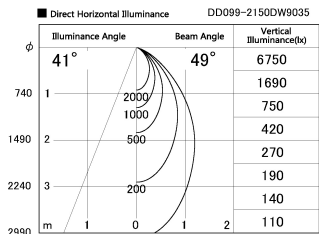

Item no. DD099-2150DW9035

Series Name: Φ 125 Spark

With Dark Mirror Reflector

Installation	Recessed mount
Type	Φ 125 Spark
Fixture wattage	19.9W
Beam angle	49 deg
Color Temp.	3500K
CRI	Ra>90
Luminous	1455 lm
Body	Die-cast aluminum alloy
Body finish	N/A
Trim finish	White
Reflector finish	Dark Mirror
IP Rate	IP20
Light source	COB module
Input Voltage	AC220~240V
Dimming Type	Non-Dimmable
Certificate	CE, CCC
Cut Hole	125mm