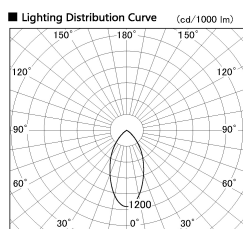

Item no. DD099-2150DW9035

Series Name: Φ 125 Spark

With Dark Mirror Reflector

Installation	Recessed mount
Type	
Fixture wattage	19.9W
Beam angle	49 deg
Color Temp.	3500K
CRI	Ra>90
Luminous	1455 lm
Body	Die-cast aluminum alloy
Body finish	N/A
Trim finish	White
Reflector finish	Dark Mirror
IP Rate	IP20
Light source	COB module
Input Voltage	AC220~240V
Dimming Type	Non-Dimmable
Certificate	CE, CCC
Cut Hole	125mm