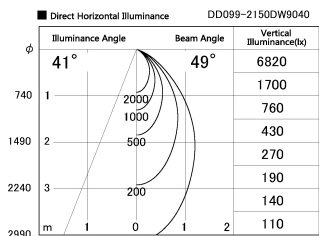

Item no. DD099-2150DW9040

Series Name: Φ 125 Spark

With Dark Mirror Reflector

Installation	Recessed mount
Type	Φ 125 Spark
Fixture wattage	19.9W
Beam angle	49 deg
Color Temp.	4000K
CRI	Ra>90
Luminous	1470 lm
Body	Die-cast aluminum alloy
Body finish	N/A
Trim finish	White
Reflector finish	Dark Mirror
IP Rate	IP20
Light source	COB module
Input Voltage	AC220~240V
Dimming Type	Non-Dimmable
Certificate	CE, CCC
Cut Hole	125mm