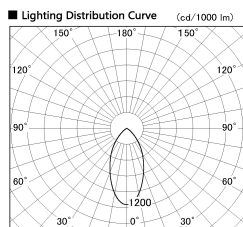

Item no. DD099-2150DW9040

Series Name: Φ 125 Spark

With Dark Mirror Reflector

Installation	Recessed mount
Type	Φ 125 Spark
Fixture wattage	19.9W
Beam angle	49 deg
Color Temp.	4000K
CRI	Ra>90
Luminous	1470 lm
Body	Die-cast aluminum alloy
Body finish	N/A
Trim finish	White
Reflector finish	Dark Mirror
IP Rate	IP20
Light source	COB module
Input Voltage	AC220~240V
Dimming Type	Non-Dimmable
Certificate	CE, CCC
Cut Hole	125mm