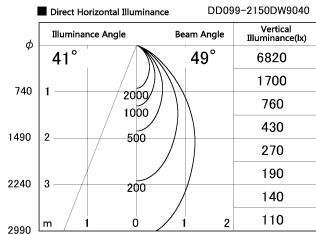

Item no. DD099-2150DW9040

Series Name: Φ 125 Spark

With Dark Mirror Reflector

Installation	Recessed mount
Type	
Fixture wattage	19.9W
Beam angle	49 deg
Color Temp.	4000K
CRI	Ra>90
Luminous	1470 lm
Body	Die-cast aluminum alloy
Body finish	N/A
Trim finish	White
Reflector finish	Dark Mirror
IP Rate	IP20
Light source	COB module
Input Voltage	AC220~240V
Dimming Type	Non-Dimmable
Certificate	CE, CCC
Cut Hole	125mm