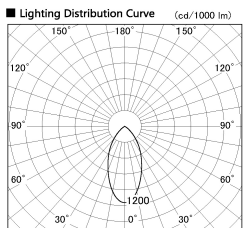

Item no. DD099-2150DW9040

Series Name: Φ 125 Spark

With Dark Mirror Reflector

Installation	Recessed mount
Type	
Fixture wattage	19.9W
Beam angle	49 deg
Color Temp.	4000K
CRI	Ra>90
Luminous	1470 lm
Body	Die-cast aluminum alloy
Body finish	N/A
Trim finish	White
Reflector finish	Dark Mirror
IP Rate	IP20
Light source	COB module
Input Voltage	AC220~240V
Dimming Type	Non-Dimmable
Certificate	CE, CCC
Cut Hole	125mm