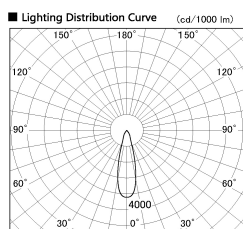

Item no. DD099-2520DW8527

Series Name:  $\Phi$ 125 Spark

With Dark Mirror Reflector

Installation	Recessed mount
Type	
Fixture wattage	23W
Beam angle	27 deg
Color Temp.	2700K
CRI	Ra>85
Luminous	2022 lm
Body	Die-cast aluminum alloy
Body finish	N/A
Trim finish	White
Reflector finish	Dark Mirror
IP Rate	IP20
Light source	COB module
Input Voltage	AC220~240V
Dimming Type	Non-Dimmable
Certificate	CE, CCC
Cut Hole	125mm