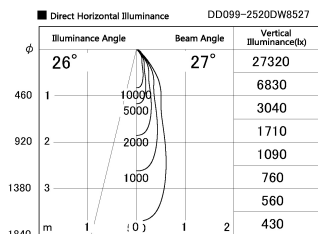

Item no. DD099-2520DW8527

Series Name:  $\Phi$ 125 Spark

With Dark Mirror Reflector

Installation	Recessed mount
Type	
Fixture wattage	23W
Beam angle	27 deg
Color Temp.	2700K
CRI	Ra>85
Luminous	2022 lm
Body	Die-cast aluminum alloy
Body finish	N/A
Trim finish	White
Reflector finish	Dark Mirror
IP Rate	IP20
Light source	COB module
Input Voltage	AC220~240V
Dimming Type	Non-Dimmable
Certificate	CE, CCC
Cut Hole	125mm