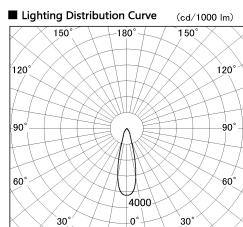

Item no. DD099-2520DW8530

Series Name: Φ 125 Spark

With Dark Mirror Reflector

| | |
|------------------|-------------------------|
| Installation | Recessed mount |
| Type | Φ 125 Spark |
| Fixture wattage | 23W |
| Beam angle | 27 deg |
| Color Temp. | 3000K |
| CRI | Ra>85 |
| Luminous | 2106 lm |
| Body | Die-cast aluminum alloy |
| Body finish | N/A |
| Trim finish | White |
| Reflector finish | Dark Mirror |
| IP Rate | IP20 |
| Light source | COB module |
| Input Voltage | AC220~240V |
| Dimming Type | Non-Dimmable |
| Certificate | CE, CCC |
| Cut Hole | 125mm |

Direct Horizontal Illuminance DD099-2520DW8530

| Illuminance Angle | Beam Angle | Vertical Illuminance (lx) |
|-------------------|--------------|---------------------------|
| 26° | 27° | 28460 |
| | | 7110 |
| | | 3160 |
| | | 1780 |
| | | 1140 |
| | | 790 |
| | | 580 |
| | | 440 |