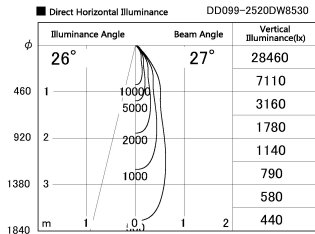

Item no. DD099-2520DW8530

Series Name: Φ 125 Spark

With Dark Mirror Reflector

Installation	Recessed mount
Type	
Fixture wattage	23W
Beam angle	27 deg
Color Temp.	3000K
CRI	Ra>85
Luminous	2106 lm
Body	Die-cast aluminum alloy
Body finish	N/A
Trim finish	White
Reflector finish	Dark Mirror
IP Rate	IP20
Light source	COB module
Input Voltage	AC220~240V
Dimming Type	Non-Dimmable
Certificate	CE, CCC
Cut Hole	125mm