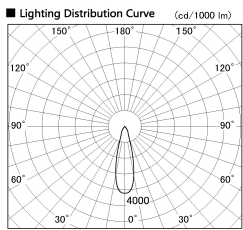

Item no. DD099-2520DW8530

Series Name: Φ 125 Spark

With Dark Mirror Reflector

Installation	Recessed mount
Type	
Fixture wattage	23W
Beam angle	27 deg
Color Temp.	3000K
CRI	Ra>85
Luminous	2106 lm
Body	Die-cast aluminum alloy
Body finish	N/A
Trim finish	White
Reflector finish	Dark Mirror
IP Rate	IP20
Light source	COB module
Input Voltage	AC220~240V
Dimming Type	Non-Dimmable
Certificate	CE, CCC
Cut Hole	125mm