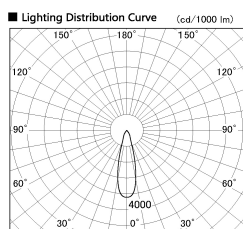

Item no. DD099-2520DW8535

Series Name: Φ 125 Spark

With Dark Mirror Reflector

Installation	Recessed mount
Type	
Fixture wattage	23W
Beam angle	27 deg
Color Temp.	3500K
CRI	Ra>85
Luminous	2148 lm
Body	Die-cast aluminum alloy
Body finish	N/A
Trim finish	White
Reflector finish	Dark Mirror
IP Rate	IP20
Light source	COB module
Input Voltage	AC220~240V
Dimming Type	Non-Dimmable
Certificate	CE, CCC
Cut Hole	125mm