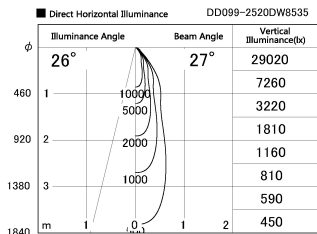

Item no. DD099-2520DW8535

Series Name: Φ 125 Spark

With Dark Mirror Reflector

Installation	Recessed mount
Type	
Fixture wattage	23W
Beam angle	27 deg
Color Temp.	3500K
CRI	Ra>85
Luminous	2148 lm
Body	Die-cast aluminum alloy
Body finish	N/A
Trim finish	White
Reflector finish	Dark Mirror
IP Rate	IP20
Light source	COB module
Input Voltage	AC220~240V
Dimming Type	Non-Dimmable
Certificate	CE, CCC
Cut Hole	125mm