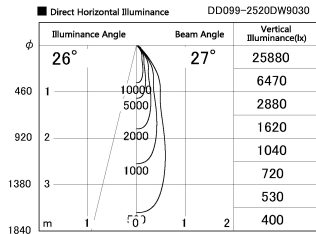

Item no. DD099-2520DW9030

Series Name: Φ 125 Spark

With Dark Mirror Reflector

Installation	Recessed mount
Type	Φ 125 Spark
Fixture wattage	23W
Beam angle	27 deg
Color Temp.	3000K
CRI	Ra>90
Luminous	1915 lm
Body	Die-cast aluminum alloy
Body finish	N/A
Trim finish	White
Reflector finish	Dark Mirror
IP Rate	IP20
Light source	COB module
Input Voltage	AC220~240V
Dimming Type	Non-Dimmable
Certificate	CE, CCC
Cut Hole	125mm