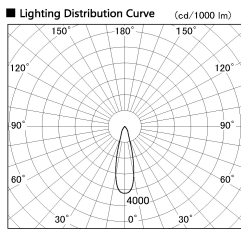

Item no. DD099-2520DW9030

Series Name: Φ 125 Spark

With Dark Mirror Reflector

Installation	Recessed mount
Type	Φ 125 Spark
Fixture wattage	23W
Beam angle	27 deg
Color Temp.	3000K
CRI	Ra>90
Luminous	1915 lm
Body	Die-cast aluminum alloy
Body finish	N/A
Trim finish	White
Reflector finish	Dark Mirror
IP Rate	IP20
Light source	COB module
Input Voltage	AC220~240V
Dimming Type	Non-Dimmable
Certificate	CE, CCC
Cut Hole	125mm