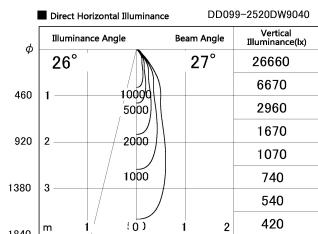

Item no. DD099-2520DW9040

Series Name: Φ 125 Spark

With Dark Mirror Reflector

Installation	Recessed mount
Type	
Fixture wattage	23W
Beam angle	27 deg
Color Temp.	4000K
CRI	Ra>90
Luminous	1973 lm
Body	Die-cast aluminum alloy
Body finish	N/A
Trim finish	White
Reflector finish	Dark Mirror
IP Rate	IP20
Light source	COB module
Input Voltage	AC220~240V
Dimming Type	Non-Dimmable
Certificate	CE, CCC
Cut Hole	125mm