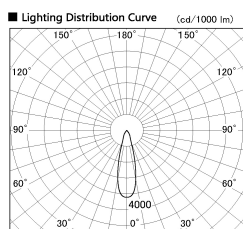

Item no. DD099-2520DW9040

Series Name: Φ 125 Spark

With Dark Mirror Reflector

Installation	Recessed mount
Type	
Fixture wattage	23W
Beam angle	27 deg
Color Temp.	4000K
CRI	Ra>90
Luminous	1973 lm
Body	Die-cast aluminum alloy
Body finish	N/A
Trim finish	White
Reflector finish	Dark Mirror
IP Rate	IP20
Light source	COB module
Input Voltage	AC220~240V
Dimming Type	Non-Dimmable
Certificate	CE, CCC
Cut Hole	125mm