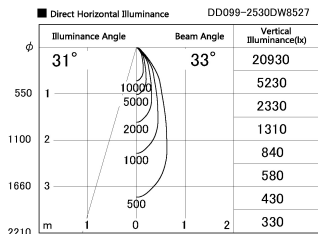

Item no. DD099-2530DW8527

Series Name: Φ 125 Spark

With Dark Mirror Reflector

Installation	Recessed mount
Type	
Fixture wattage	23W
Beam angle	33 deg
Color Temp.	2700K
CRI	Ra>85
Luminous	2018 lm
Body	Die-cast aluminum alloy
Body finish	N/A
Trim finish	White
Reflector finish	Dark Mirror
IP Rate	IP20
Light source	COB module
Input Voltage	AC220~240V
Dimming Type	Non-Dimmable
Certificate	CE, CCC
Cut Hole	125mm