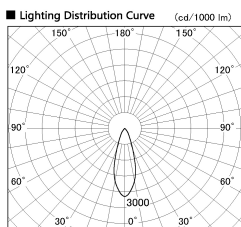

Item no. DD099-2530DW8527

Series Name: Φ 125 Spark

With Dark Mirror Reflector

Installation	Recessed mount
Type	
Fixture wattage	23W
Beam angle	33 deg
Color Temp.	2700K
CRI	Ra>85
Luminous	2018 lm
Body	Die-cast aluminum alloy
Body finish	N/A
Trim finish	White
Reflector finish	Dark Mirror
IP Rate	IP20
Light source	COB module
Input Voltage	AC220~240V
Dimming Type	Non-Dimmable
Certificate	CE, CCC
Cut Hole	125mm