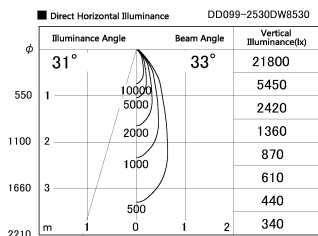

Item no. DD099-2530DW8530

Series Name: Φ 125 Spark

With Dark Mirror Reflector

Installation	Recessed mount
Type	
Fixture wattage	23W
Beam angle	33 deg
Color Temp.	3000K
CRI	Ra>85
Luminous	2102 lm
Body	Die-cast aluminum alloy
Body finish	N/A
Trim finish	White
Reflector finish	Dark Mirror
IP Rate	IP20
Light source	COB module
Input Voltage	AC220~240V
Dimming Type	Non-Dimmable
Certificate	CE, CCC
Cut Hole	125mm