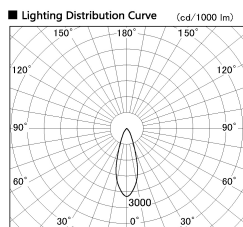

Item no. DD099-2530DW8530

Series Name: Φ 125 Spark

With Dark Mirror Reflector

Installation	Recessed mount
Type	
Fixture wattage	23W
Beam angle	33 deg
Color Temp.	3000K
CRI	Ra>85
Luminous	2102 lm
Body	Die-cast aluminum alloy
Body finish	N/A
Trim finish	White
Reflector finish	Dark Mirror
IP Rate	IP20
Light source	COB module
Input Voltage	AC220~240V
Dimming Type	Non-Dimmable
Certificate	CE, CCC
Cut Hole	125mm