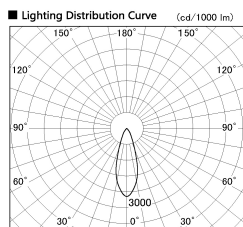

Item no. DD099-2530DW8535

Series Name: Φ 125 Spark

With Dark Mirror Reflector

Installation	Recessed mount
Type	
Fixture wattage	23W
Beam angle	33 deg
Color Temp.	3500K
CRI	Ra>85
Luminous	2144 lm
Body	Die-cast aluminum alloy
Body finish	N/A
Trim finish	White
Reflector finish	Dark Mirror
IP Rate	IP20
Light source	COB module
Input Voltage	AC220~240V
Dimming Type	Non-Dimmable
Certificate	CE, CCC
Cut Hole	125mm