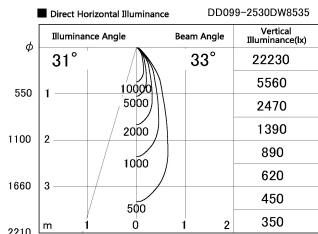

Item no. DD099-2530DW8535

Series Name: Φ 125 Spark

With Dark Mirror Reflector

Installation	Recessed mount
Type	
Fixture wattage	23W
Beam angle	33 deg
Color Temp.	3500K
CRI	Ra>85
Luminous	2144 lm
Body	Die-cast aluminum alloy
Body finish	N/A
Trim finish	White
Reflector finish	Dark Mirror
IP Rate	IP20
Light source	COB module
Input Voltage	AC220~240V
Dimming Type	Non-Dimmable
Certificate	CE, CCC
Cut Hole	125mm